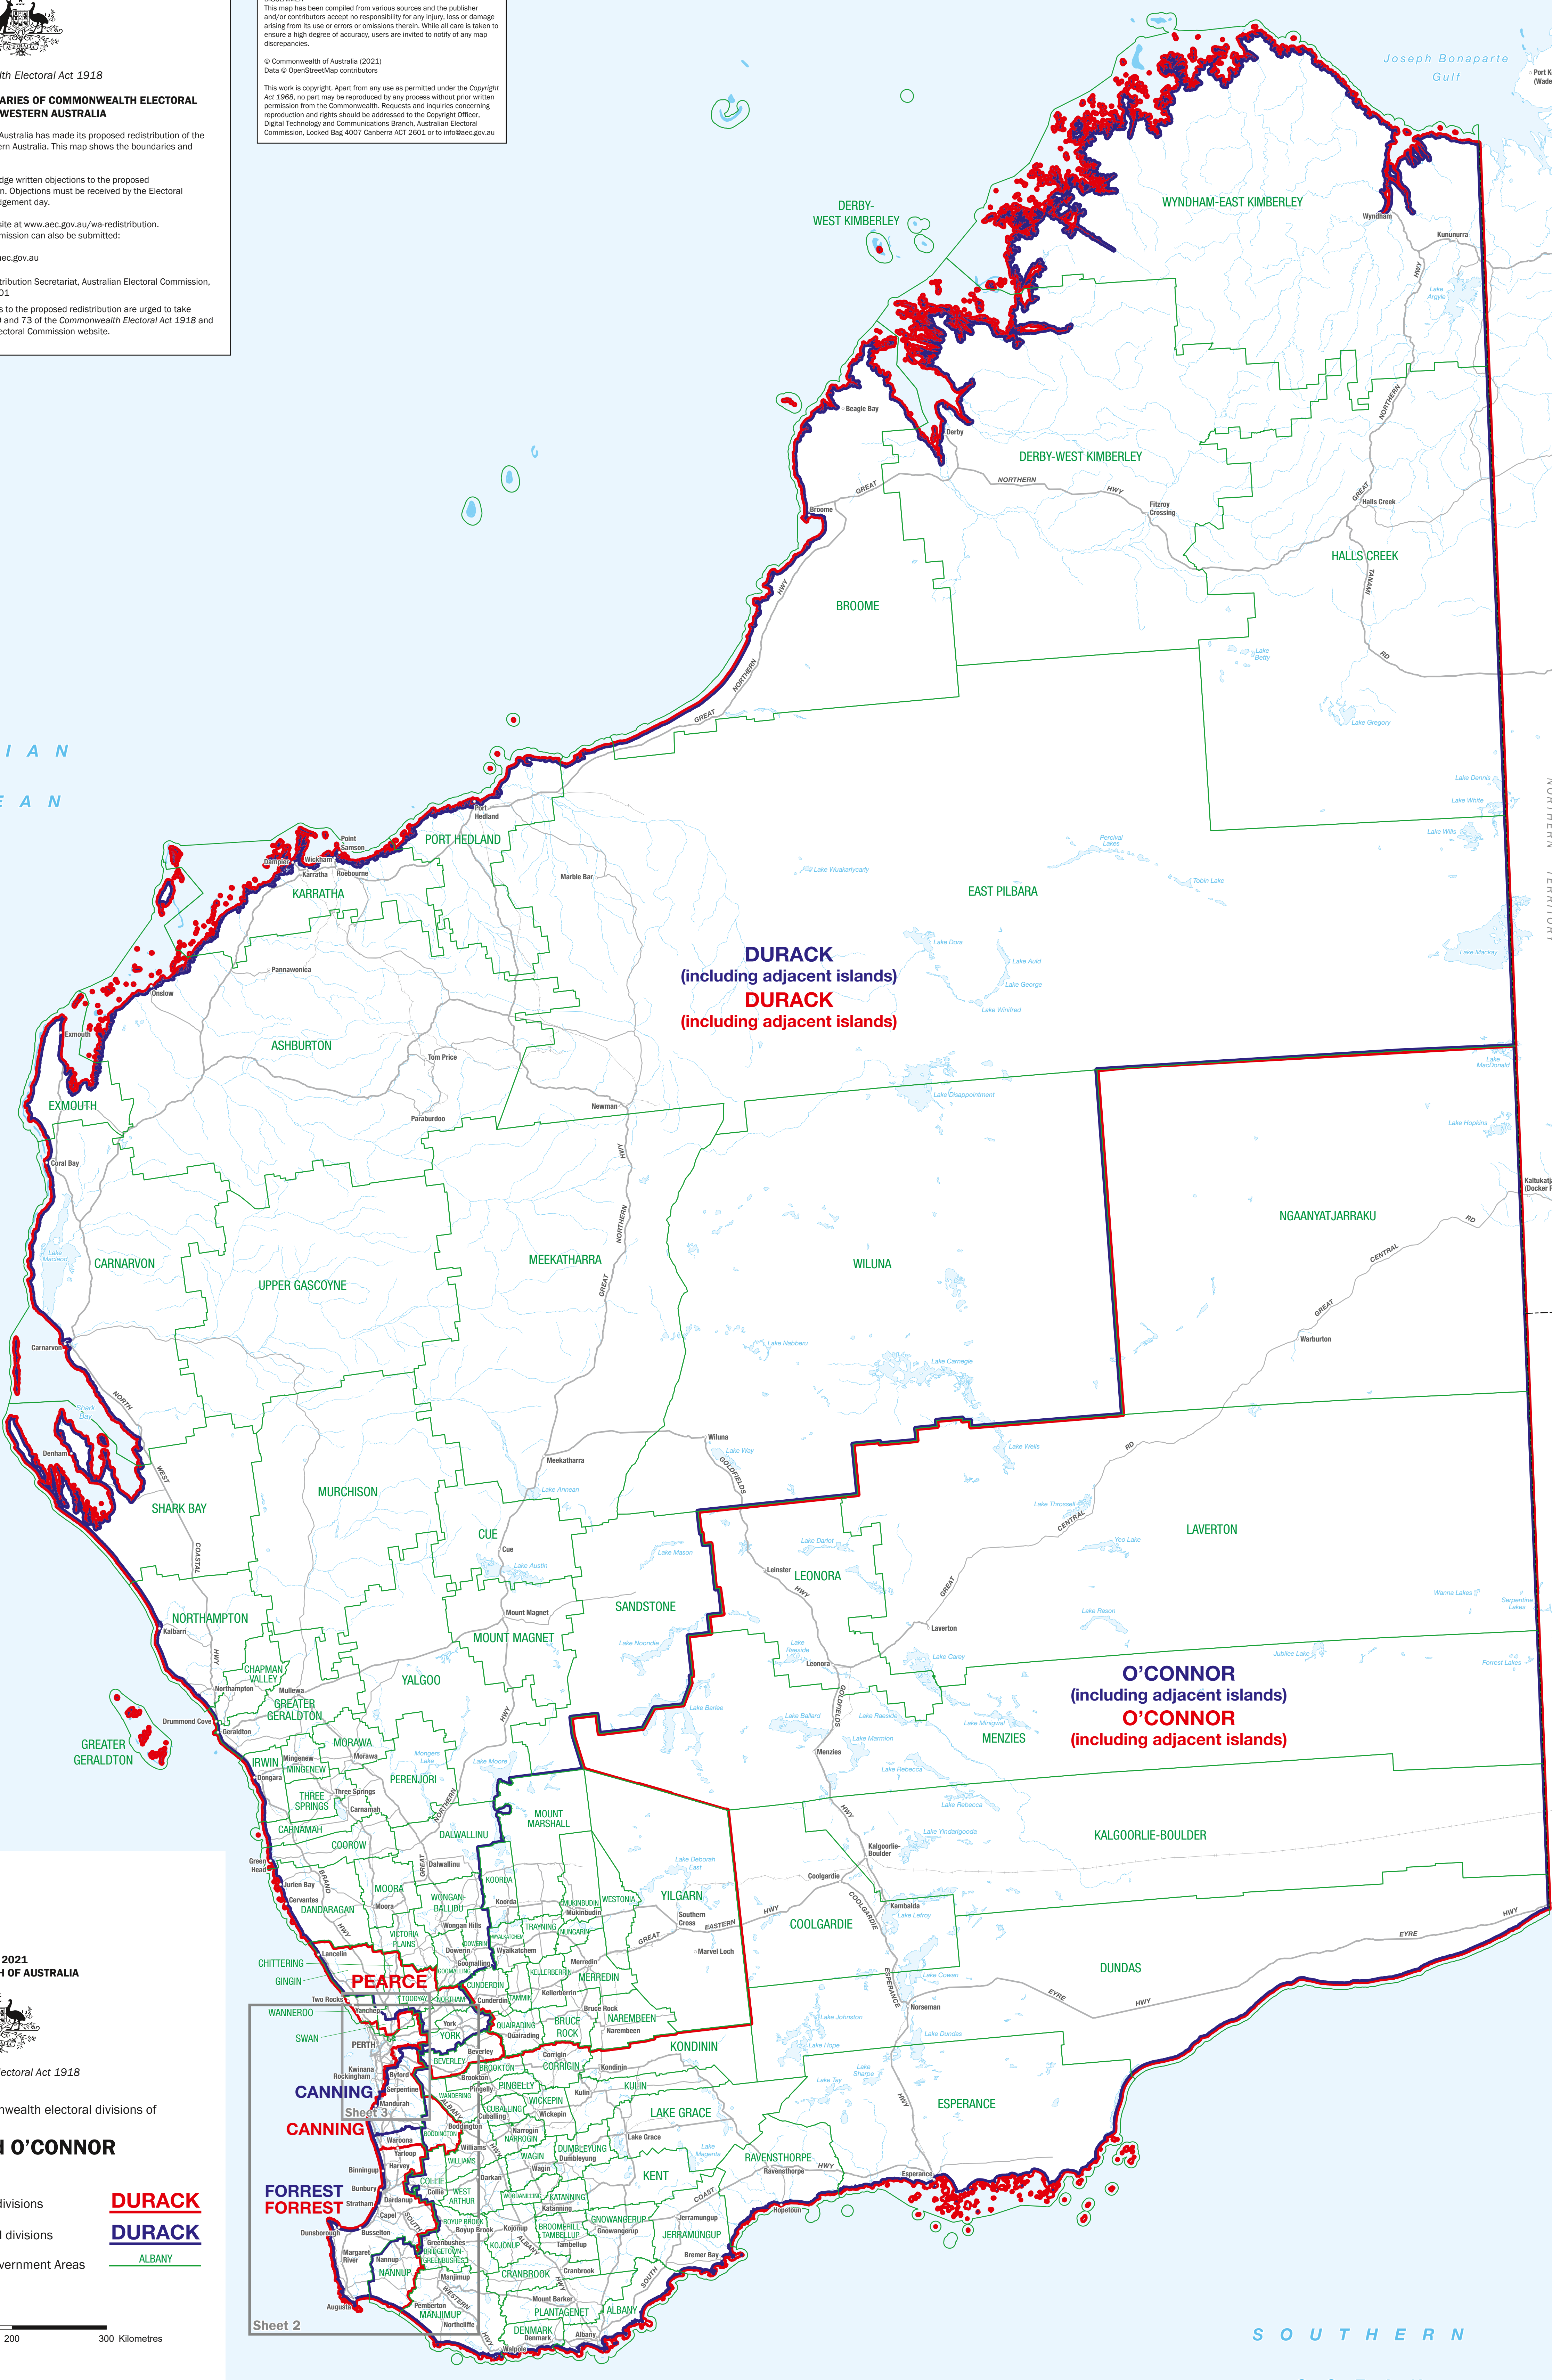

PROPOSED NAMES AND BOUNDARIES OF COMMONWEALTH ELECTORAL DIVISIONS IN WESTERN AUSTRALIA

- by email to: FedRedistribution-WA@aec.gov.au
- by fax to: 02 6293 7558
- by mail to: Western Australian Redistribution Secretariat, Australian Electoral Commission, Locked Bag 4007, Canberra ACT 2601

INDIAN OCEAN

NORTHERN TERRITORY
SOUTH AUSTRALIA

SOUTHERN OCEAN

Map of the proposed Commonwealth electoral divisions of

DURACK and O'CONNOR

Names and boundaries of existing divisions

Names and boundaries of proposed divisions

Names and boundaries of Local Government Areas

DURACK
DURACK
ALBANY

LAMBERT CONFORMAL CONIC PROJECTION
WITH STANDARD PARALLELS 18° AND 36°S

Sheet 2